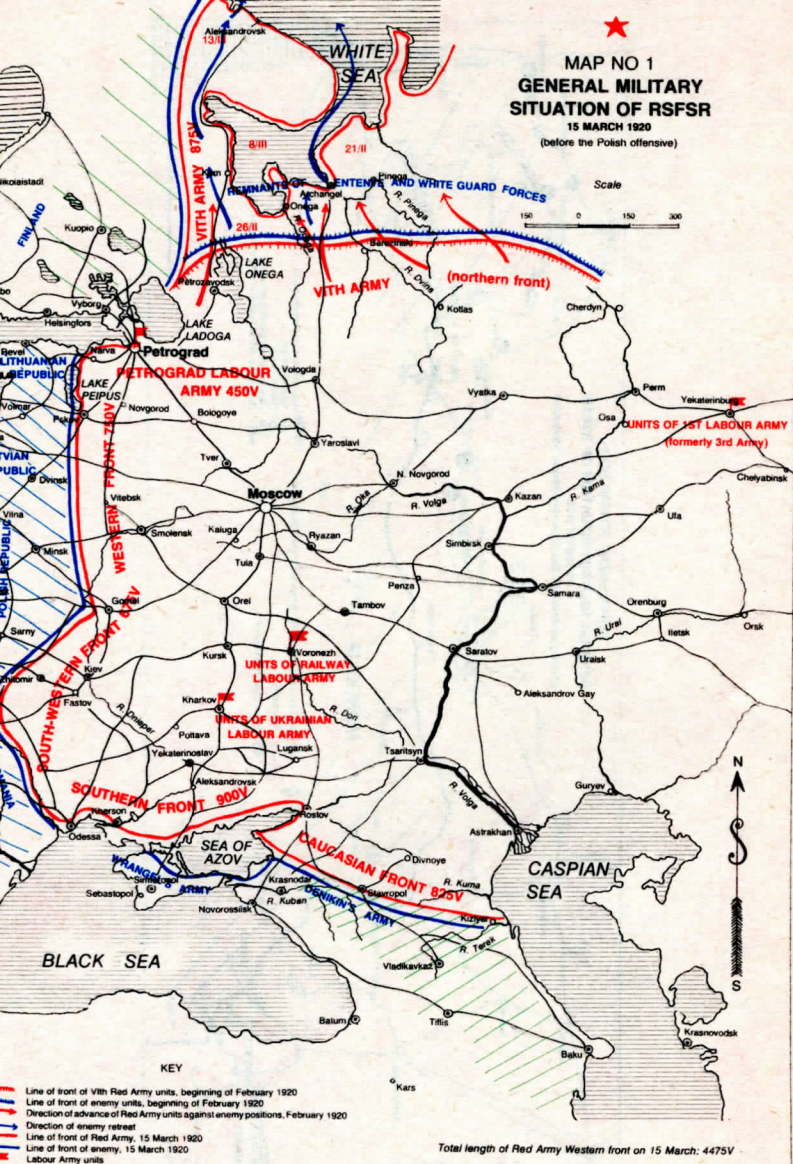

★
MAP NO 1
GENERAL MILITARY
SITUATION OF RSFSR
15 MARCH 1920
 (before the Polish offensive)

Scale

Total length of Red Army Western front on 15 March: 4475V