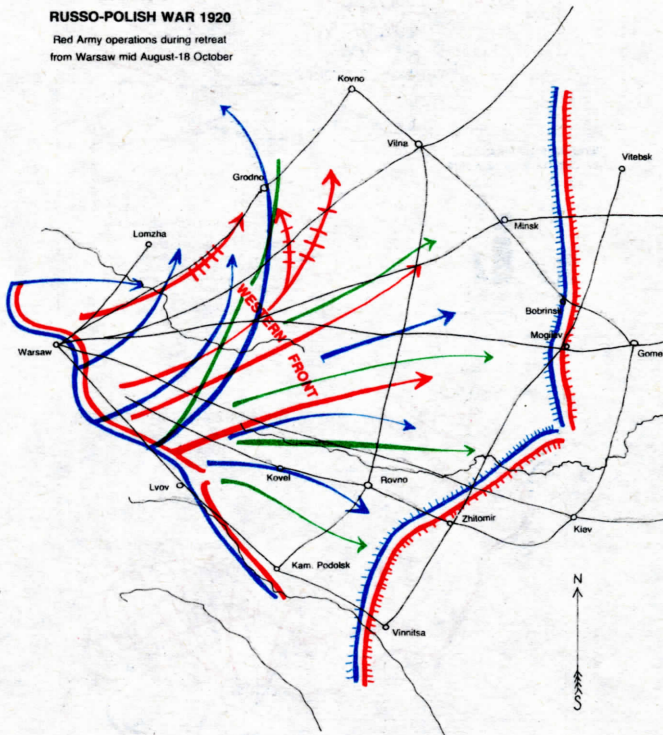

MAP NO 4

## RUSSO-POLISH WAR 1920

Red Army operations during retreat  
from Warsaw mid August-18 October

### KEY

- Line of front of Red Army mid-August 1920
- Line of front of enemy mid-August 1920
- Direction of enemy counter-offensive
- Line of retreat of Red Army units
- Line of front of Red Army 25 August 1920
- Line of front of Red Army 18 October 1920
- Line of front of enemy 18 October 1920